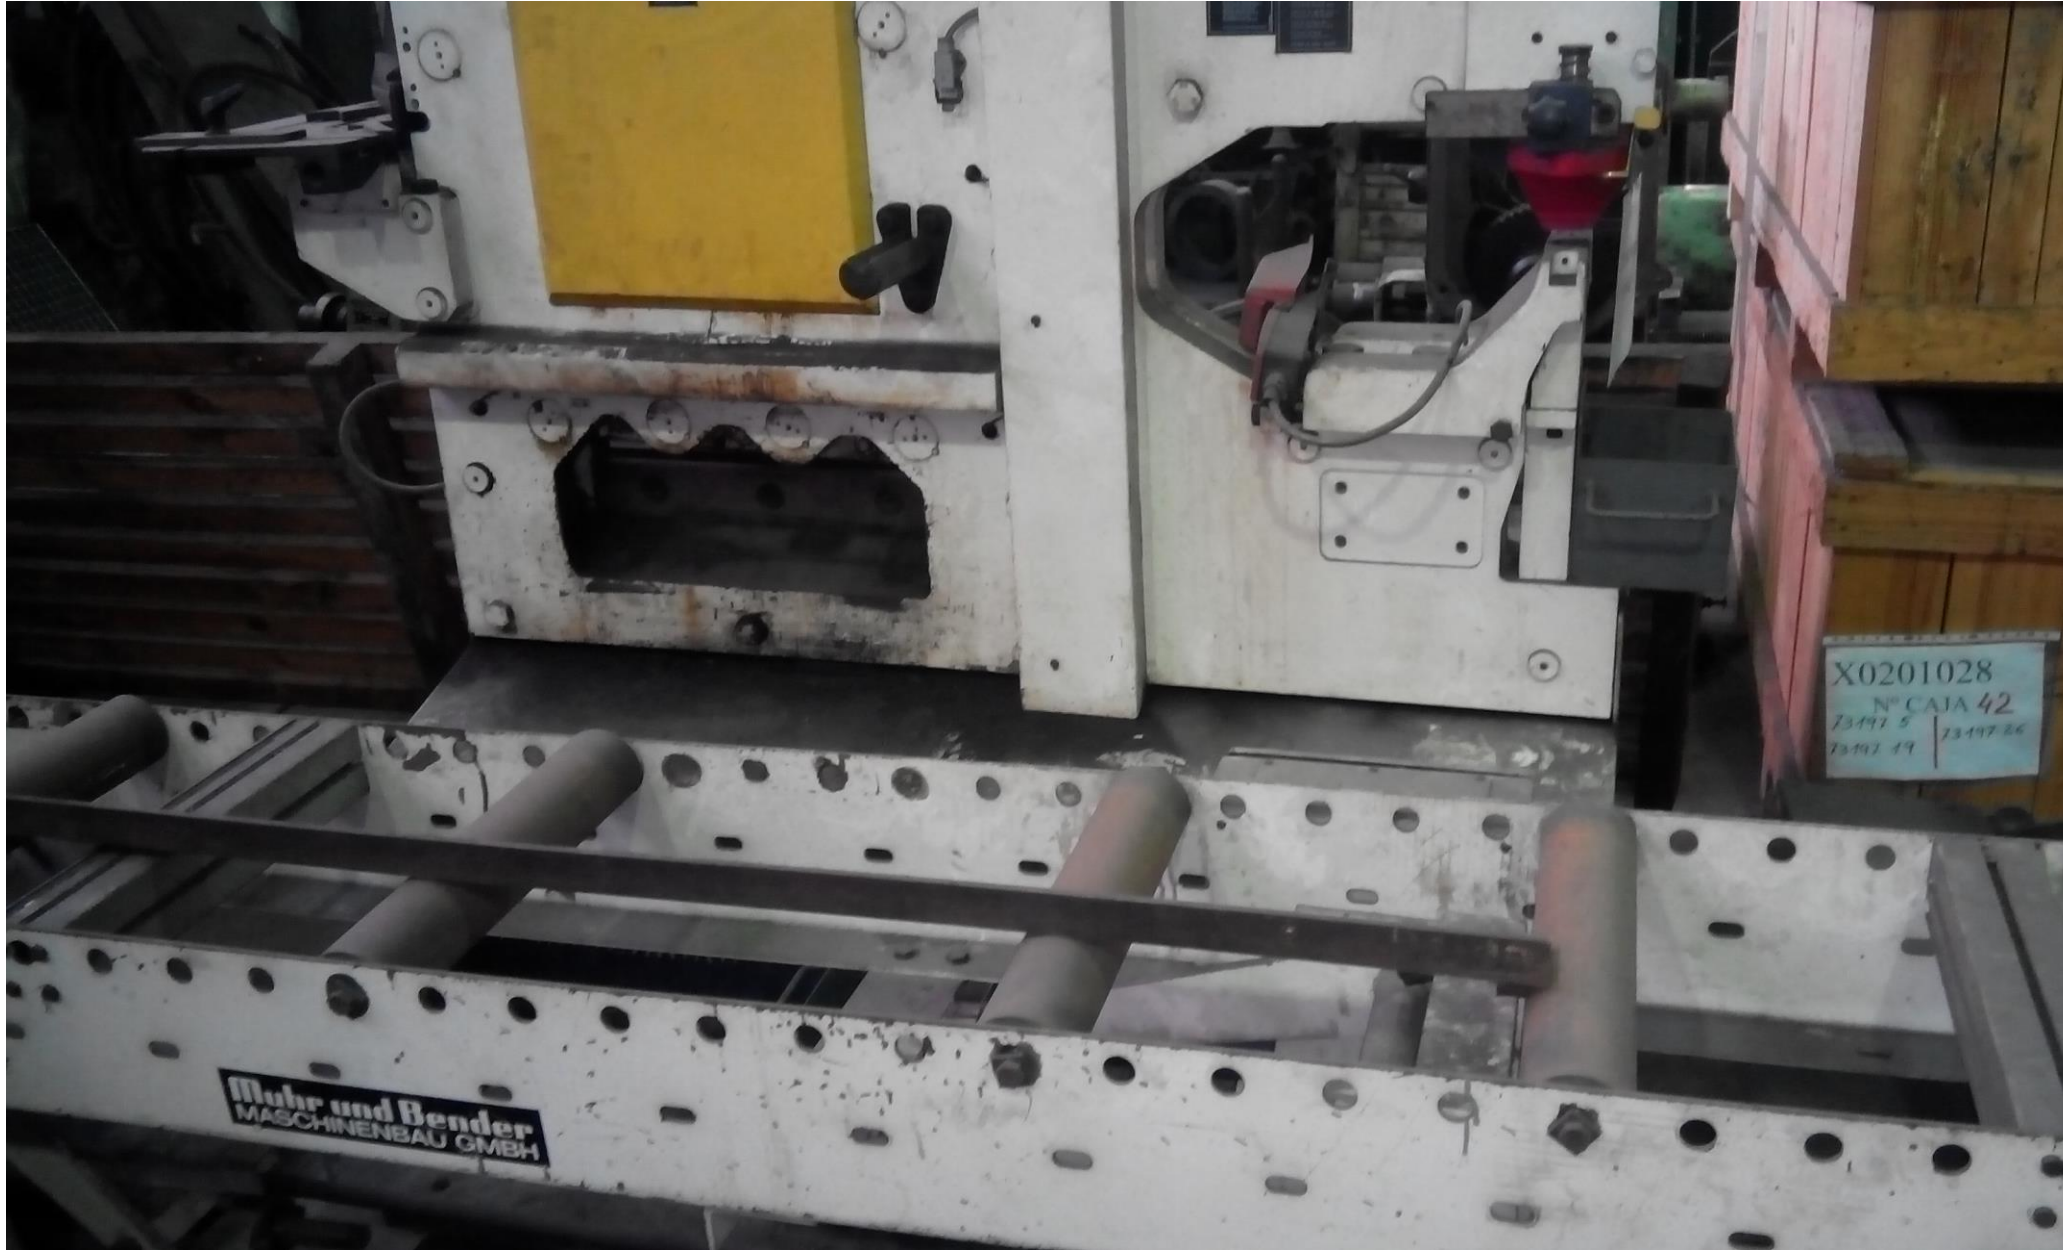

KBLH 700
Muhr und Bender
MASCHINENBAU GMBH

Technical manual or safety sheet with text and a grid.

Yellow rectangular panel.

Small black labels on the control console.

X0201028
N° CAJA 42
73497 5 | 73497 26
73497 19